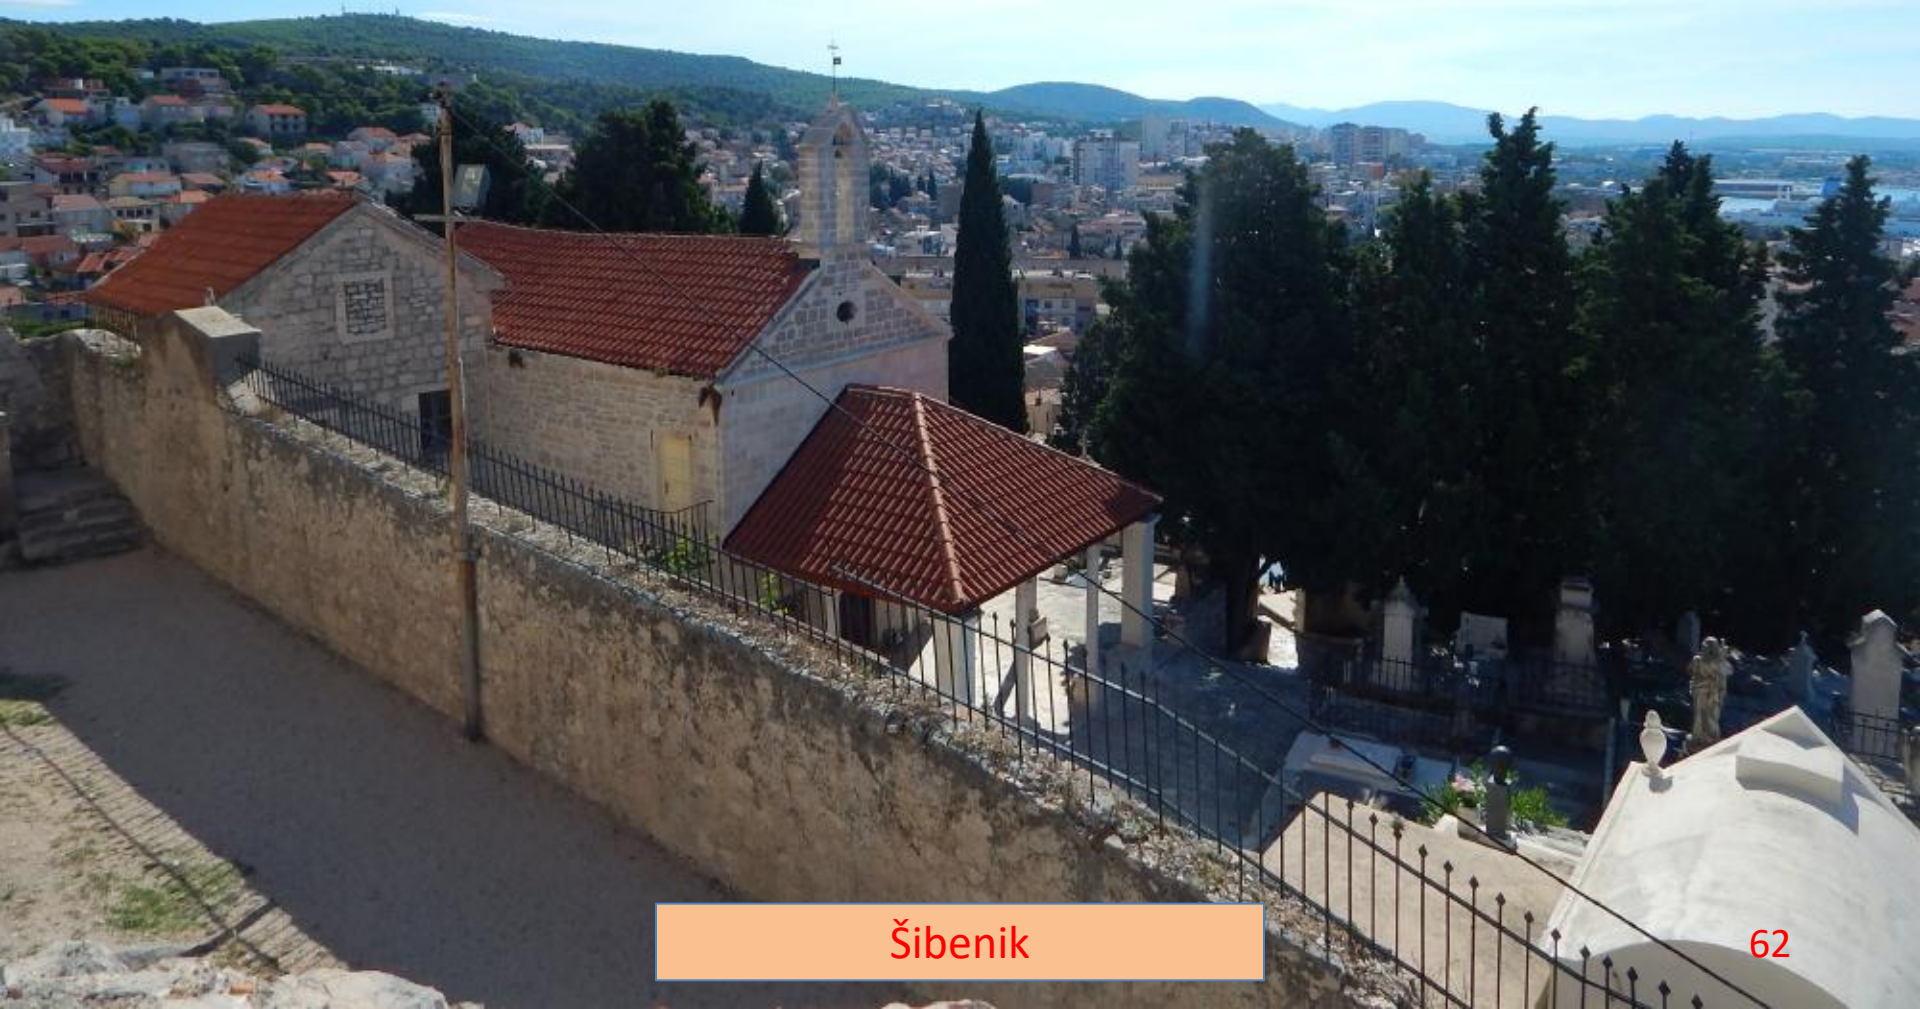

## Pevnost sv. Michala (sv. *Mihovil*)

Z neznámého důvodu nazývala šéfová zájezdu tuto pevnost sveřepě pevností sv. Any.

Šibenik

Složený výhled z hradby pevnosti

Šibenik

Voda pod hradbami je řeka Krka

Šibenik

Kostelík a hřbitov sv. Any u pevnosti sv. Michala

Výhled na Šibenik přes hřbitov sv. Any

Šibenik

63

Šibenik

Šibenik

Šibenik

An aerial photograph of the town of Šibenik, Croatia, taken from the Pevnost sv. Jana fortress. The town is built on a hillside, with numerous houses featuring red-tiled roofs. In the background, a hill is topped with a stone structure, likely the remains of the fortress. The foreground is framed by the rough, grey stone walls of the fortress. The sky is clear and blue. The image is overlaid with semi-transparent architectural details of a classical building, including columns and a balcony, on the left and right sides.